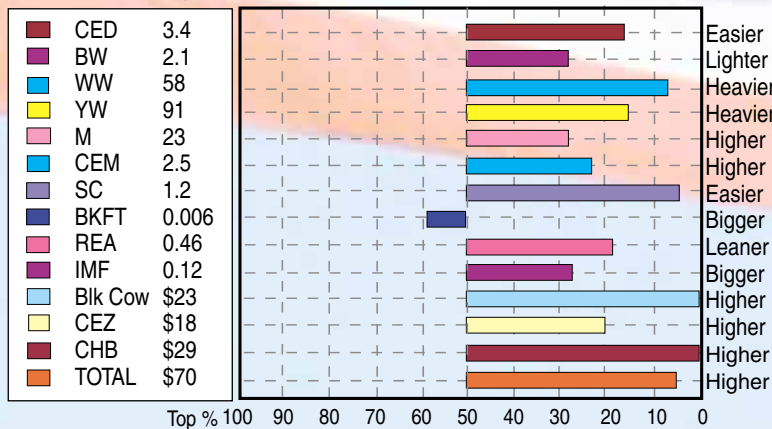

LOT 9 Sire: MSU TCF Revolution 4R
3/17/11
BW 3.3 WW66 YW106 M 18 M&G 51 Fat .030
REA .49 Marb .25 BMI \$23 CEZ \$18 CHB \$35

LOT 8 Sire: R 2nd Revolution 2767
3/16/11
BW 2.2 WW63 YW101 M 22 M&G 53 Fat .000
REA .73 Marb -.05 BMI \$22 CEZ \$18 CHB \$30

LOT 15 Sire: Hyalite on Target 936
4/15/11
BW 3.3 WW60 YW103 M 19 M&G 49 Fat .000
REA .28 Marb -.01 BMI \$22 CEZ \$17 CHB \$27

R 2ND REVOLUTION 2767

Average of the 50 Rausch Herd Sires

**Volume selection from powerful herd bull battery
50+ Rausch herd sires average well above breed average for growth
while being well below average for birth weight**