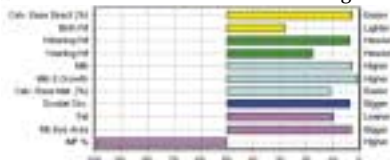

Each year, the American Hereford Association scans its database looking for Hereford dams with high levels of fertility, performance and longevity. Rausch Hereford dams are found most often. 359 head of Rausch Hereford mother cows have qualified for the Dams of Distinction list.

EPD Percentiles for JDF 16D Wrangler 15

CEJ +5.4, (.11); BW +2.7, (.76); WW +49, (.68); YW +72, (.57);
 Milk +24, (.39); M&G +49; CEM +2.9, (.09); SC +1.2, (.43);
 Fat -0.01, (.49); REA +0.28, (.43); IMF -0.16, (.42).