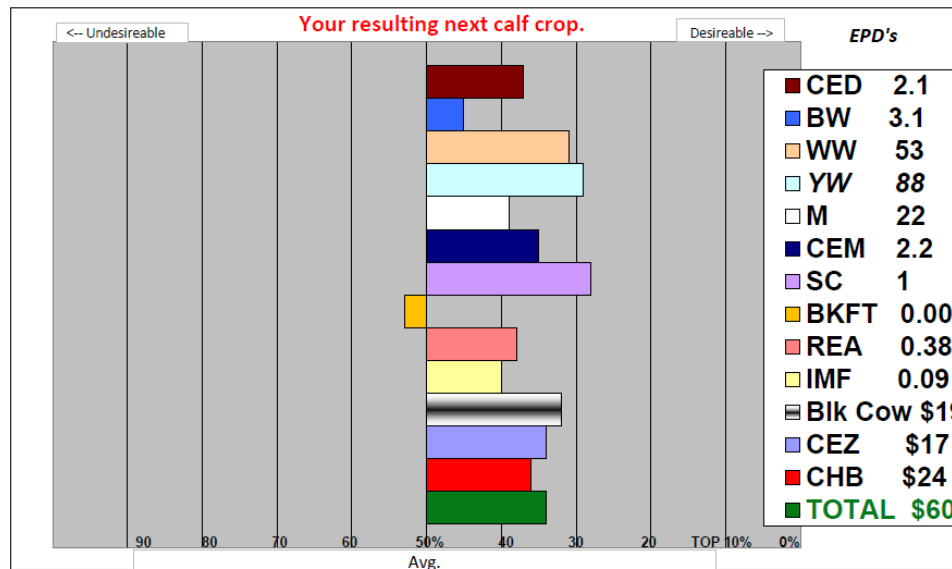

HOW TO USE BAR GRAPH PERFORMANCE CHARTS

Example 1: Select a Bull to improve Calving Ease and Marbling in a cow herd

Desirable Birth Weight and Marbling were obtained by selecting the right Bull to improve the next calf crop

Glossary

- Calving Ease Direct
- Birth Weight
- Weaning Weight
- Yearling Weight
- Milk
- Calving Ease Maternal
- Scrotal
- Back fat
- Rib eye
- Marbling
- Black Cow
- Calving Ease
- Certified Hereford Beef
- Total Dollars

HOW TO USE BAR GRAPH PERFORMANCE CHARTS

Example 2: Select a Bull to improve Growth and Carcass Weakness in a cow herd

Desirable Growth and Carcass Quality were obtained by selecting the right Bull to improve the next calf crop