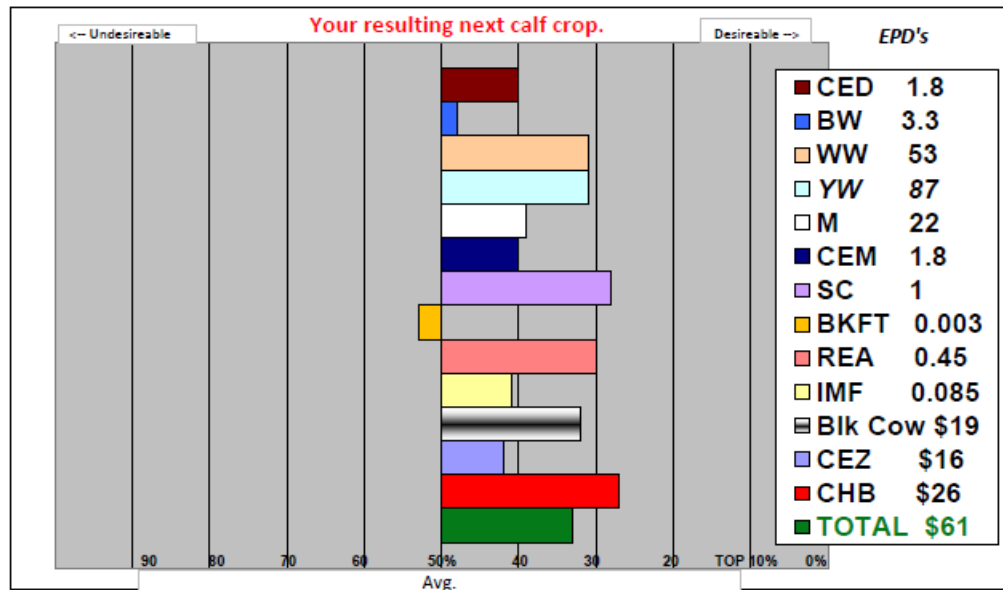

HOW TO USE BAR GRAPH PERFORMANCE CHARTS

Example 1: Select a Bull to improve Calving Ease and Marbling in a cow herd

Desirable Birth Weight and Marbling were obtained by selecting the right Bull to improve the next calf crop

Glossary

- Calving Ease Direct
- Birth Weight
- Weaning Weight
- Yearling Weight
- Milk
- Calving Ease Maternal
- Scrotal
- Back fat
- Rib eye
- Marbling
- Black Cow
- Calving Ease
- Certified Hereford Beef
- Total Dollars

HOW TO USE BAR GRAPH PERFORMANCE CHARTS

Example 2: Select a Bull to improve Growth and Carcass Weakness in a cow herd

Desirable Growth and Carcass Quality were obtained by selecting the right Bull to improve the next calf crop