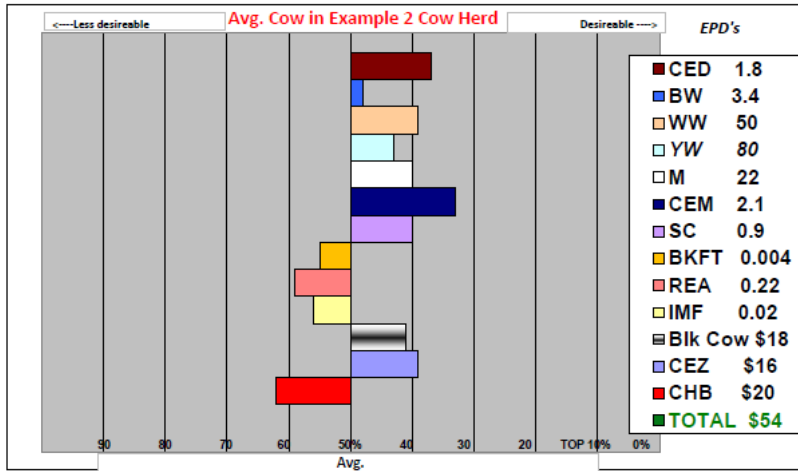

HOW TO USE BAR GRAPH PERFORMANCE CHARTS

Example 1: Select a Bull to improve Calving Ease and Marbling in a cow herd

Desirable Birth Weight and Marbling were obtained by selecting the right Bull to improve the next calf crop

Glossary

- Calving Ease Direct
- Birth Weight
- Weaning Weight
- Yearling Weight
- Milk
- Calving Ease Maternal
- Scrotal
- Back fat
- Rib eye
- Marbling
- Black Cow
- Calving Ease
- Certified Hereford Beef
- Total Dollars

HOW TO USE BAR GRAPH PERFORMANCE CHARTS

Example 2: Select a Bull to improve Growth and Carcass Weakness in a cow herd

Desirable Growth and Carcass Quality were obtained by selecting the right Bull to improve the next calf crop