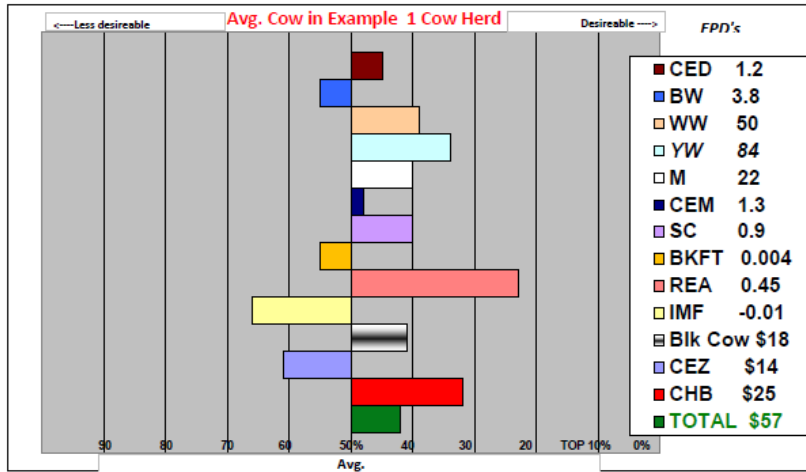

HOW TO USE BAR GRAPH PERFORMANCE CHARTS

Example 1: Select a Bull to improve Calving Ease and Marbling in a cow herd

Desirable Birth Weight and Marbling were obtained by selecting the right Bull to improve the next calf crop

Glossary

- Calving Ease Direct
- Birth Weight
- Weaning Weight
- Yearling Weight
- Milk
- Calving Ease Maternal
- Scrotal
- Back fat
- Rib eye
- Marbling
- Black Cow
- Calving Ease
- Certified Hereford Beef
- Total Dollars

HOW TO USE BAR GRAPH PERFORMANCE CHARTS

Example 2: Select a Bull to improve Growth and Carcass Weakness in a cow herd

Desirable Growth and Carcass Quality were obtained by selecting the right Bull to improve the next calf crop