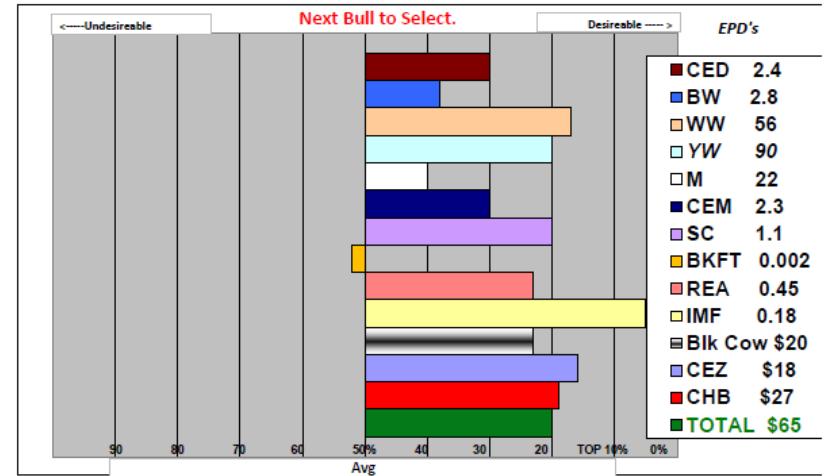

HOW TO USE BAR GRAPH PERFORMANCE CHARTS

Example 1: Select a Bull to improve Calving Ease and Marbling in a cow herd

Desirable Birth Weight and Marbling were obtained by selecting the right Bull to improve the next calf crop

Glossary

- Calving Ease Direct
- Birth Weight
- Weaning Weight
- Yearling Weight
- Milk
- Calving Ease Maternal
- Scrotal
- Back fat
- Rib eye
- Marbling
- Black Cow
- Calving Ease
- Certified Hereford Beef
- Total Dollars

HOW TO USE BAR GRAPH PERFORMANCE CHARTS

Example 2: Select a Bull to improve Growth and Carcass Weakness in a cow herd

Desirable Growth and Carcass Quality were obtained by selecting the right Bull to improve the next calf crop