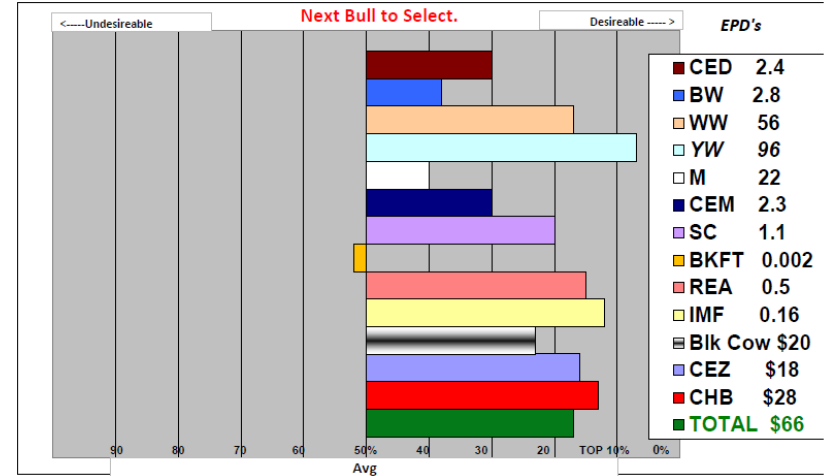

HOW TO USE BAR GRAPH PERFORMANCE CHARTS

Example 1: Select a Bull to improve Calving Ease and Marbling in a cow herd

Desirable Birth Weight and Marbling were obtained by selecting the right Bull to improve the next calf crop

Glossary

- Calving Ease Direct
- Birth Weight
- Weaning Weight
- Yearling Weight
- Milk
- Calving Ease Maternal
- Scrotal
- Back fat
- Rib eye
- Marbling
- Black Cow
- Calving Ease
- Certified Hereford Beef
- Total Dollars

HOW TO USE BAR GRAPH PERFORMANCE CHARTS

Example 2: Select a Bull to improve Growth and Carcass Weakness in a cow herd

Desirable Growth and Carcass Quality were obtained by selecting the right Bull to improve the next calf crop