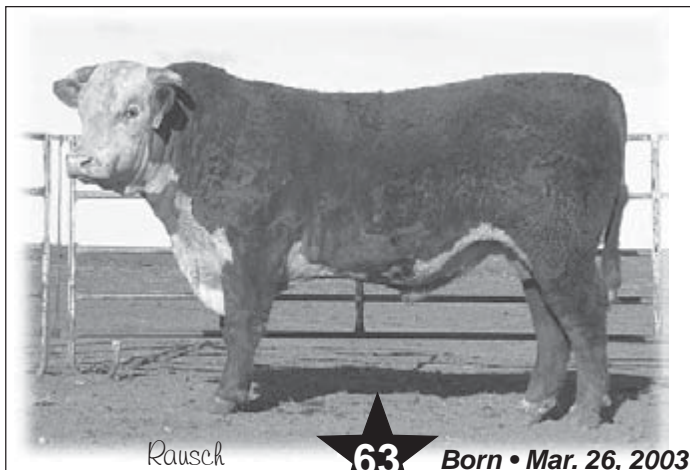

Rausch **63** Born • Mar. 26, 2003
GR ADVANCE 483 Bull • RN 42400377

Rausch				63		Born • Mar. 26, 2003		Bull • RN 42400377	
AS ADVANCE 9012Y 509				EPDs		BW		+2.5	
KS ADVANCE 722				Milk		+19			
KS LADY NAV 382 534				M&G		+43			
OXH DOMINO 8064				WW		+47			
GR MISS DOMINO 580				YW		+81			
DR MISS MARK 25				Fat		.00			
Lot	BW	WDA	Sale Weight	REA	.05				
63	80	2.6	1780	IMF	.09				

483 is a clean fronted, solid marked Advance bull with a red neck. He's a **stylish, easy keeping bull with a nice low birth weight**. His dam comes from a long line of good milking cows.

Rausch				65		Born • Mar. 15, 2003		Bull • RN 42400363	
AS ADVANCE 9012Y 509				EPDs		BW		+5.4	
KS ADVANCE 722				Milk		+18			
KS LADY NAV 382 534				M&G		+44			
6-6 SPECTACULAR 436				WW		+52			
GR MISS SPECTAC 806				YW		+74			
GR MISS MAGNUM 436				Fat		-.01			
Lot	BW	WDA	Sale Weight	REA	-.12				
65	97	2.6	1840	IMF	.02				

353 is a deep ribbed, heavy muscled Advance bull with a big hind quarter all wrapped up in a nice package. If you sell your calves at weaning time take a look here! His **dam comes from a long line of efficient cows**. Grand & Great Grandam's are listed with the Dams of Distinction.

Rausch				66		Born • Apr. 9, 2003		Bull • RN 42400259	
KR NAVIGATOR 94P				EPDs		BW		+4.7	
R NAVIGATE 2500				Milk		+10			
R MISS PATEND 006				M&G		+34			
VJR MARK 2740				WW		+49			
DR MISS MARK 05				YW		+85			
DR MISS ADVANCER 506				Fat		.00			
Lot	BW	WDA	Sale Weight	REA	.01				
66	95	2.9	1960	IMF	.07				

03 is another one of the heavy weights in the Sale. This Navigator bull has a huge hind quarter, heavy bones and a dark red hair coat. He has lots of length and natural thickness. He's a **good performance bull with lots of growth and carcass** in him. His dam is a Mark cow that has had top bulls here before.