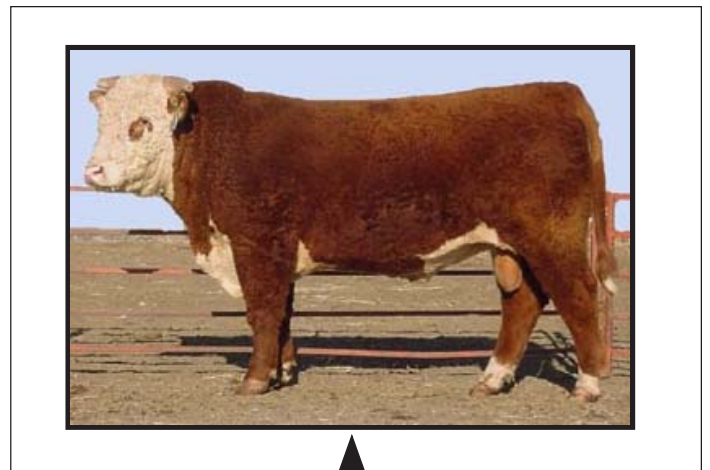

Rausch 37 <i>Born • April 6, 2002</i>			
R COMBO 4272 <i>Bull • RN 42285459</i>			
S&S BASIC 1G		EPDs	
BOYD BELL RINGER 9073	BOYD QUEEN TEN 6041	BW	+5.9
	SANDHILL RUSTY N164	Milk	+16
R MISS MAJOR 928	VJR MISS ENCORE 701	M&G	+42
		WW	+53
		YW	+88
		Fat	.01
Lot	BW	WDA	Sale Weight
37	94	2.8	1910
		REA	.13
		IMF	.07

4272 is a top prospect in this Comet bull. He is a solid marked, good haired, smooth made fellow with a huge hind quarter and lots of eye pigment. One of the heaviest bulls with some of the best performance. Dam is a real conservative marked, good uddered Major cow with 2 daughters in the herd.