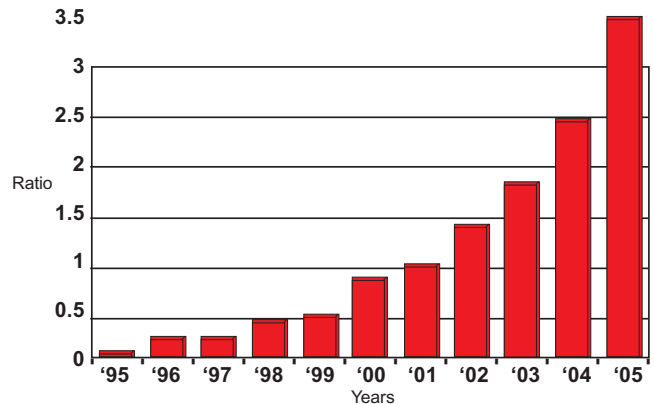

# Certified Hereford Beef Update

CHB carcasses are broken down muscle by muscle at the packing plant. They are then boxed, weighed, barcoded and marketed separately. This allows meat department managers to provide the right cut to the right customer at the right time, thus increasing market share for Hereford Beef. Our hats are off to the retail meat department managers, wholesalers and packer meat salesmen. You are doing your job well. Three grocery retail chains have now surpassed 10 Million pounds of CHB sold.

## CHB is Closing in on a Short Term Goal of a **3 to 1 Ratio**

(3 CHB Harvested animals / purebred Hereford animal registered per year)

**The 3 to 1 ratio is what stimulated the rapid growth in the Angus breed.**  
Several more Hereford sired calves are needed to maintain the rapid growth of the CHB program.