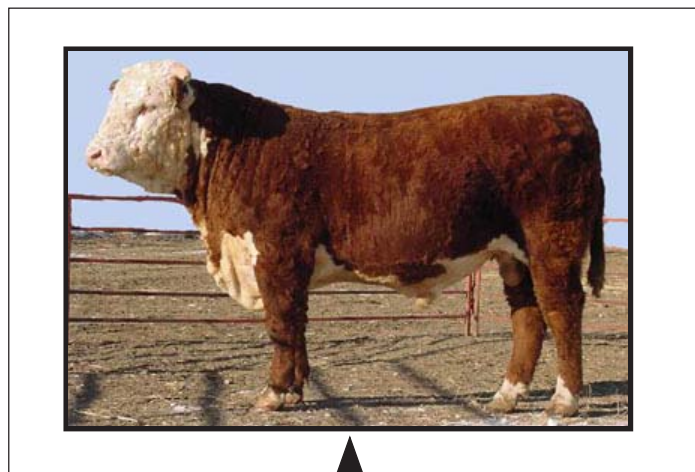

Rausch 36 <i>Born • April 12, 2002</i>			
R NAVIGATOR 4602 <i>Bull • RN 42285493</i>			
GK NAVIGATOR 212X		EPDs	
KR NAVIGATOR 94P	KR 514 BELLE 144Y	BW	+3.3
	C MASTER PLAN 93025	Milk	+13
R MISS MAJOR 245	VJR MISS PACER 899	M&G	+33
		WW	+40
		YW	+77
		Fat	.02
Lot	BW	WDA	Sale Weight
36	86	2.5	1690
		REA	.26
		IMF	-.04

4602 is a good haired and stylish made Navigator bull with some eye pigment. A bull with strong carcass traits. Dam is a good milking Major cow with a +21 milk EPD.

Rausch 38 <i>Born • April 4, 2002</i>			
R COMBO 4102 <i>Bull • RN 42285441</i>			
S&S BASIC 1G		EPDs	
BOYD BELL RINGER 9073	BOYD QUEEN TEN 6041	BW	+5.3
	OXH ADVANCE 3069	Milk	+23
R MISS ADVANCE 527	R MISS MAGNUM 1485	M&G	+45
		WW	+44
		YW	+78
		Fat	.01
Lot	BW	WDA	Sale Weight
38	88	2.5	1710
		REA	-.03
		IMF	.12

4102 is a red legged, red necked, clean made Combo bull with lots of natural thickness. A smooth made fellow strong in maternal traits. Dam has a +25 milk EPD.

Rausch 39 <i>Born • April 14, 2002</i>			
R DOMINO 5422 <i>Bull • RN 42285569</i>			
CL 1 DOMINO 5101E		EPDs	
K&B DOMINO 7719	K&B MS 501 DOM 5266	BW	+5.0
	C MASTER PLAN 93025	Milk	+23
R MISS MAJOR 586	VJR MISS DOMINO 1293	M&G	+44
		WW	+41
		YW	+78
		Fat	.01
Lot	BW	WDA	Sale Weight
39	92	2.6	1770
		REA	.10
		IMF	.00

5422 is a long sided, easy moving Domino bull with good eye pigment and a nice profile. A bull loaded with muscle and performance. Dam is a big Major cow with a good udder and a +25 milk EPD.